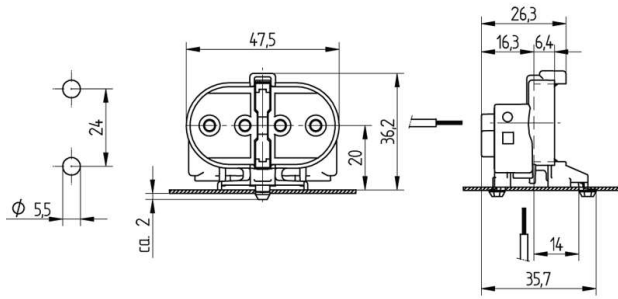


 Create pdf

Lampholders for compact fluorescent lamps

26.726.4707

2G11

colour	pkg.	wt.	part no.
white	250	17 g	26.726.4707.50

Approval: additional cURus (75W/600V)

For lamps TC-L

Snap in pins

Housing: PBT

- Holes: 5.5 mm
- Fixing centres: 24 mm
- Can be wired from two sides
- For cable insertion direction please refer to drawing

T 140	U out 500 V		 18 AWG 0.5 - 1.0 mm ²	 0.6 - 1.0
-------	----------------	-----------------------------------------------------------------------------------	--------------------------------------------------------------------------------------------------------------------------	------------------------------------------------------------------------------------------------